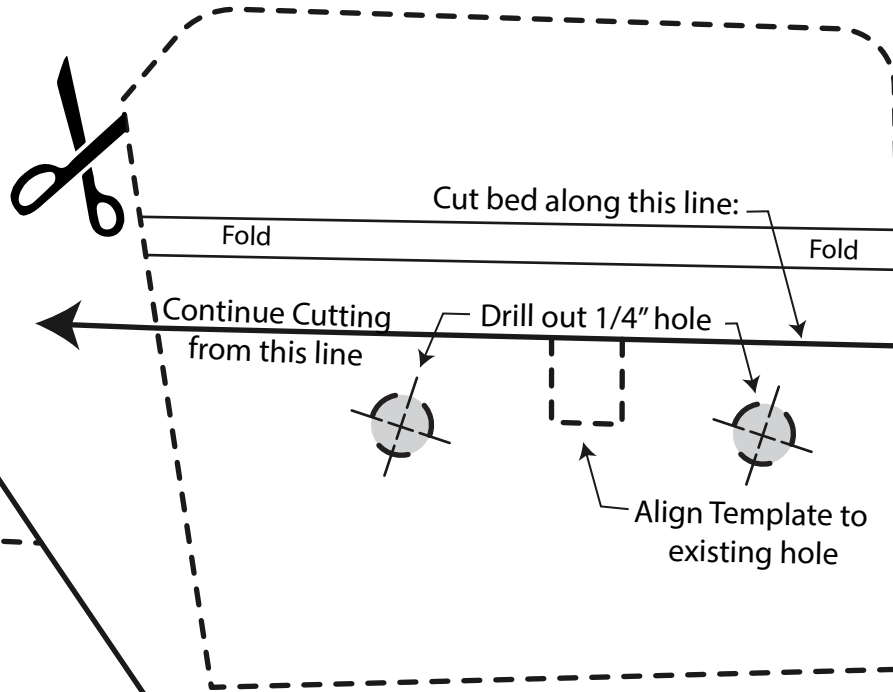

0 1/2" 1"

Colorado, 33" Bed Trim Template, Rear LH Front of Vehicle

AEV30391AA

1" Square for Scale

Template location on vehicle:

- KEY:**
- Primary make/model paper cutline & template alignment line
 - Sheetmetal trim line
 - Fold line/ inside template alignment line
 - Template Construction guide line
 - Cut paper template
 - Drill hole (w/ centerpunch alignment)
 - Instruction locator