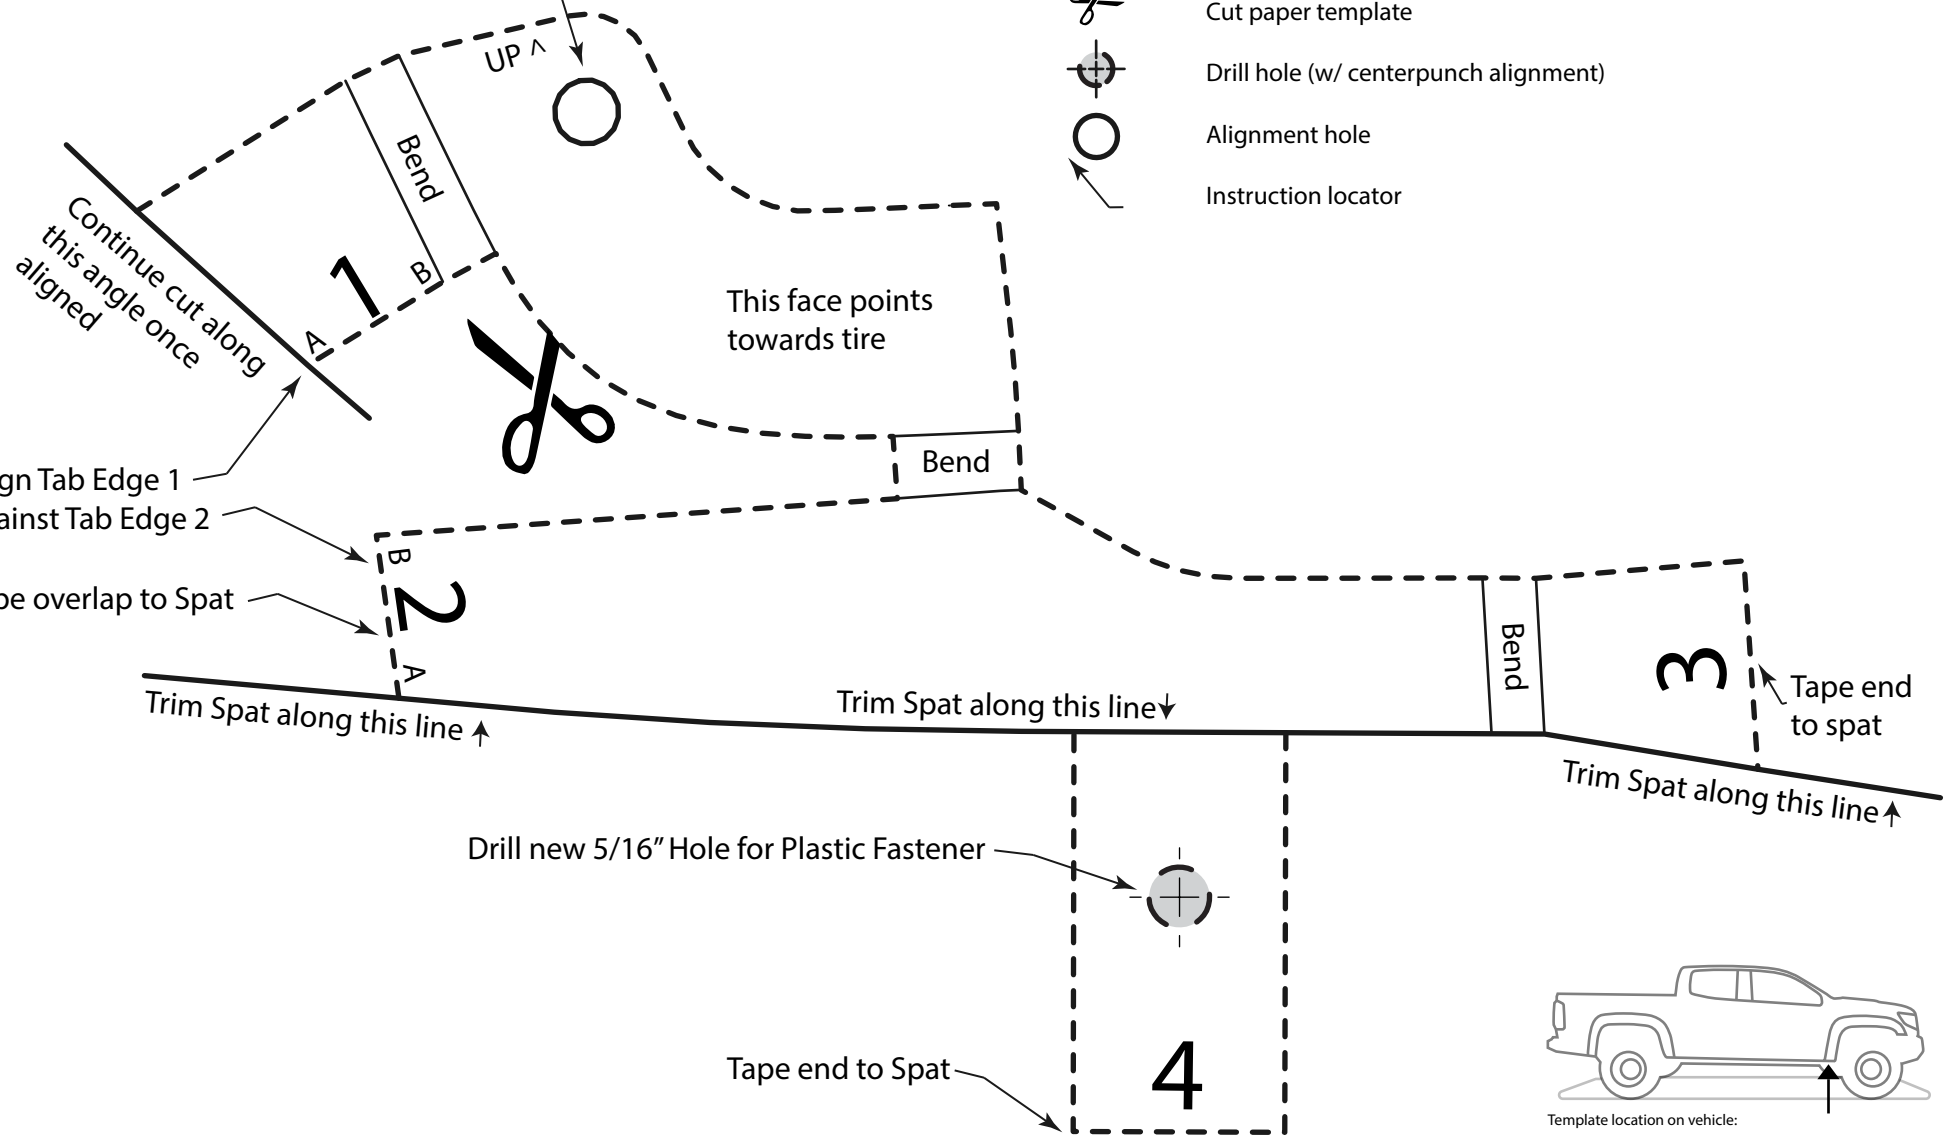

## AEV30359AA

1" Square for Scale

### KEY:

- Primary make/model paper cutline & template alignment line
- Sheetmetal trim line
- Fold line/ inside template alignment line
- Cut paper template
- Drill hole (w/ centerpunch alignment)
- Alignment hole
- Instruction locator

Align template to existing hole

Template location on vehicle: