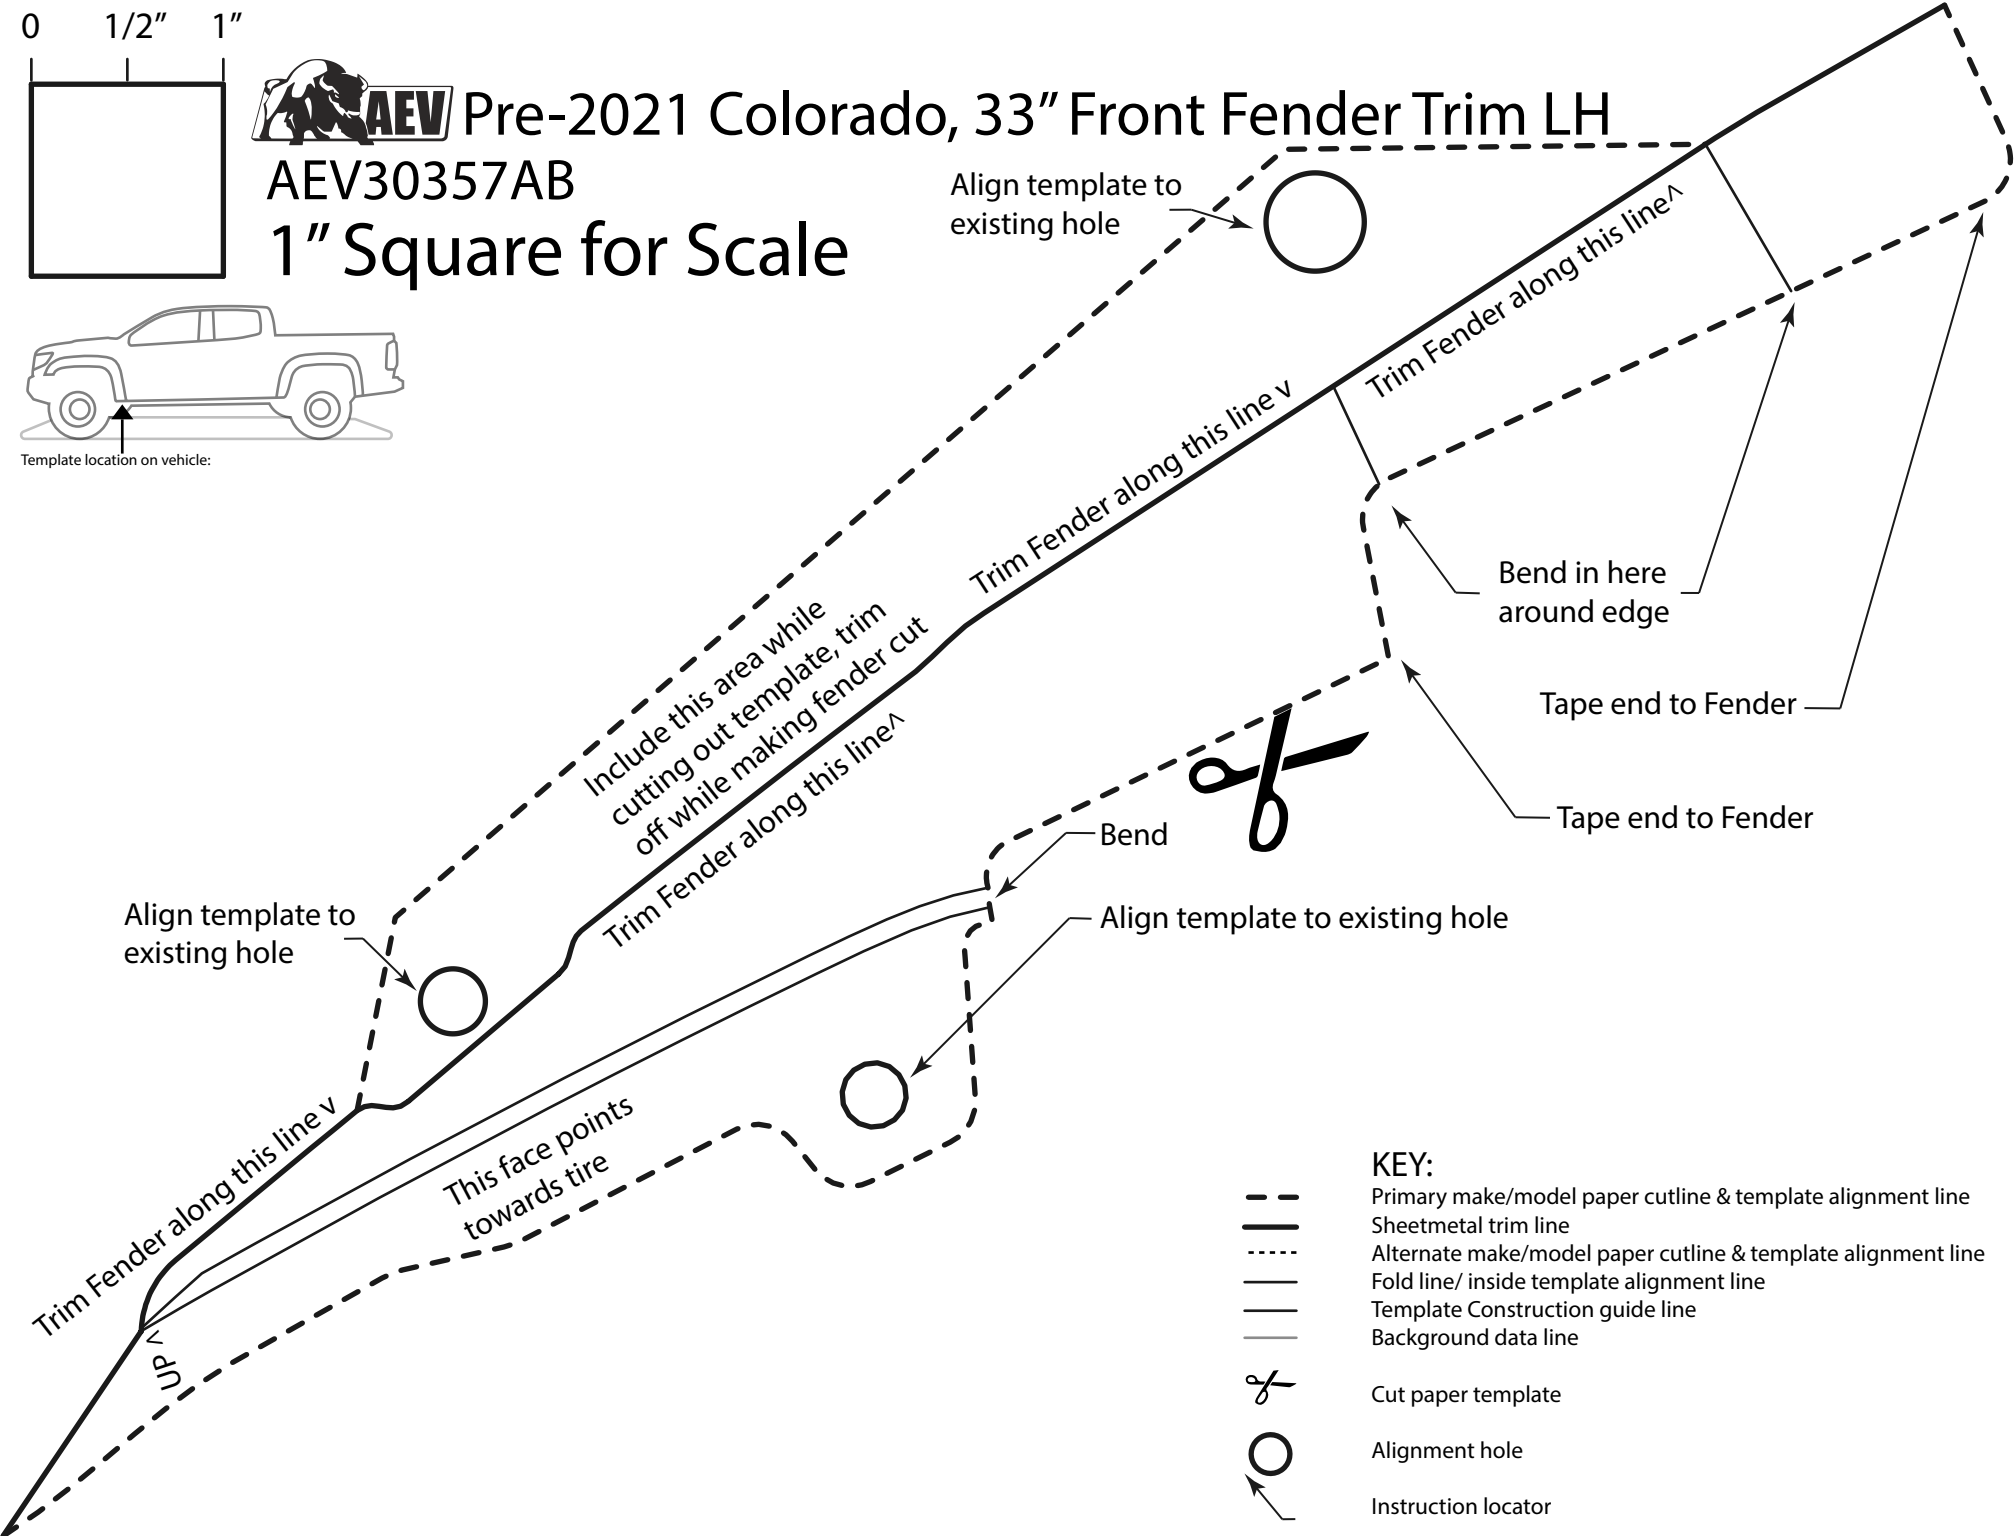

Pre-2021 Colorado, 33" Front Fender Trim LH

AEV30357AB

1" Square for Scale

Template location on vehicle:

KEY:

- Primary make/model paper cutline & template alignment line
- Sheetmetal trim line
- Alternate make/model paper cutline & template alignment line
- Fold line/ inside template alignment line
- Template Construction guide line
- Background data line
- Cut paper template
- Alignment hole
- Instruction locator