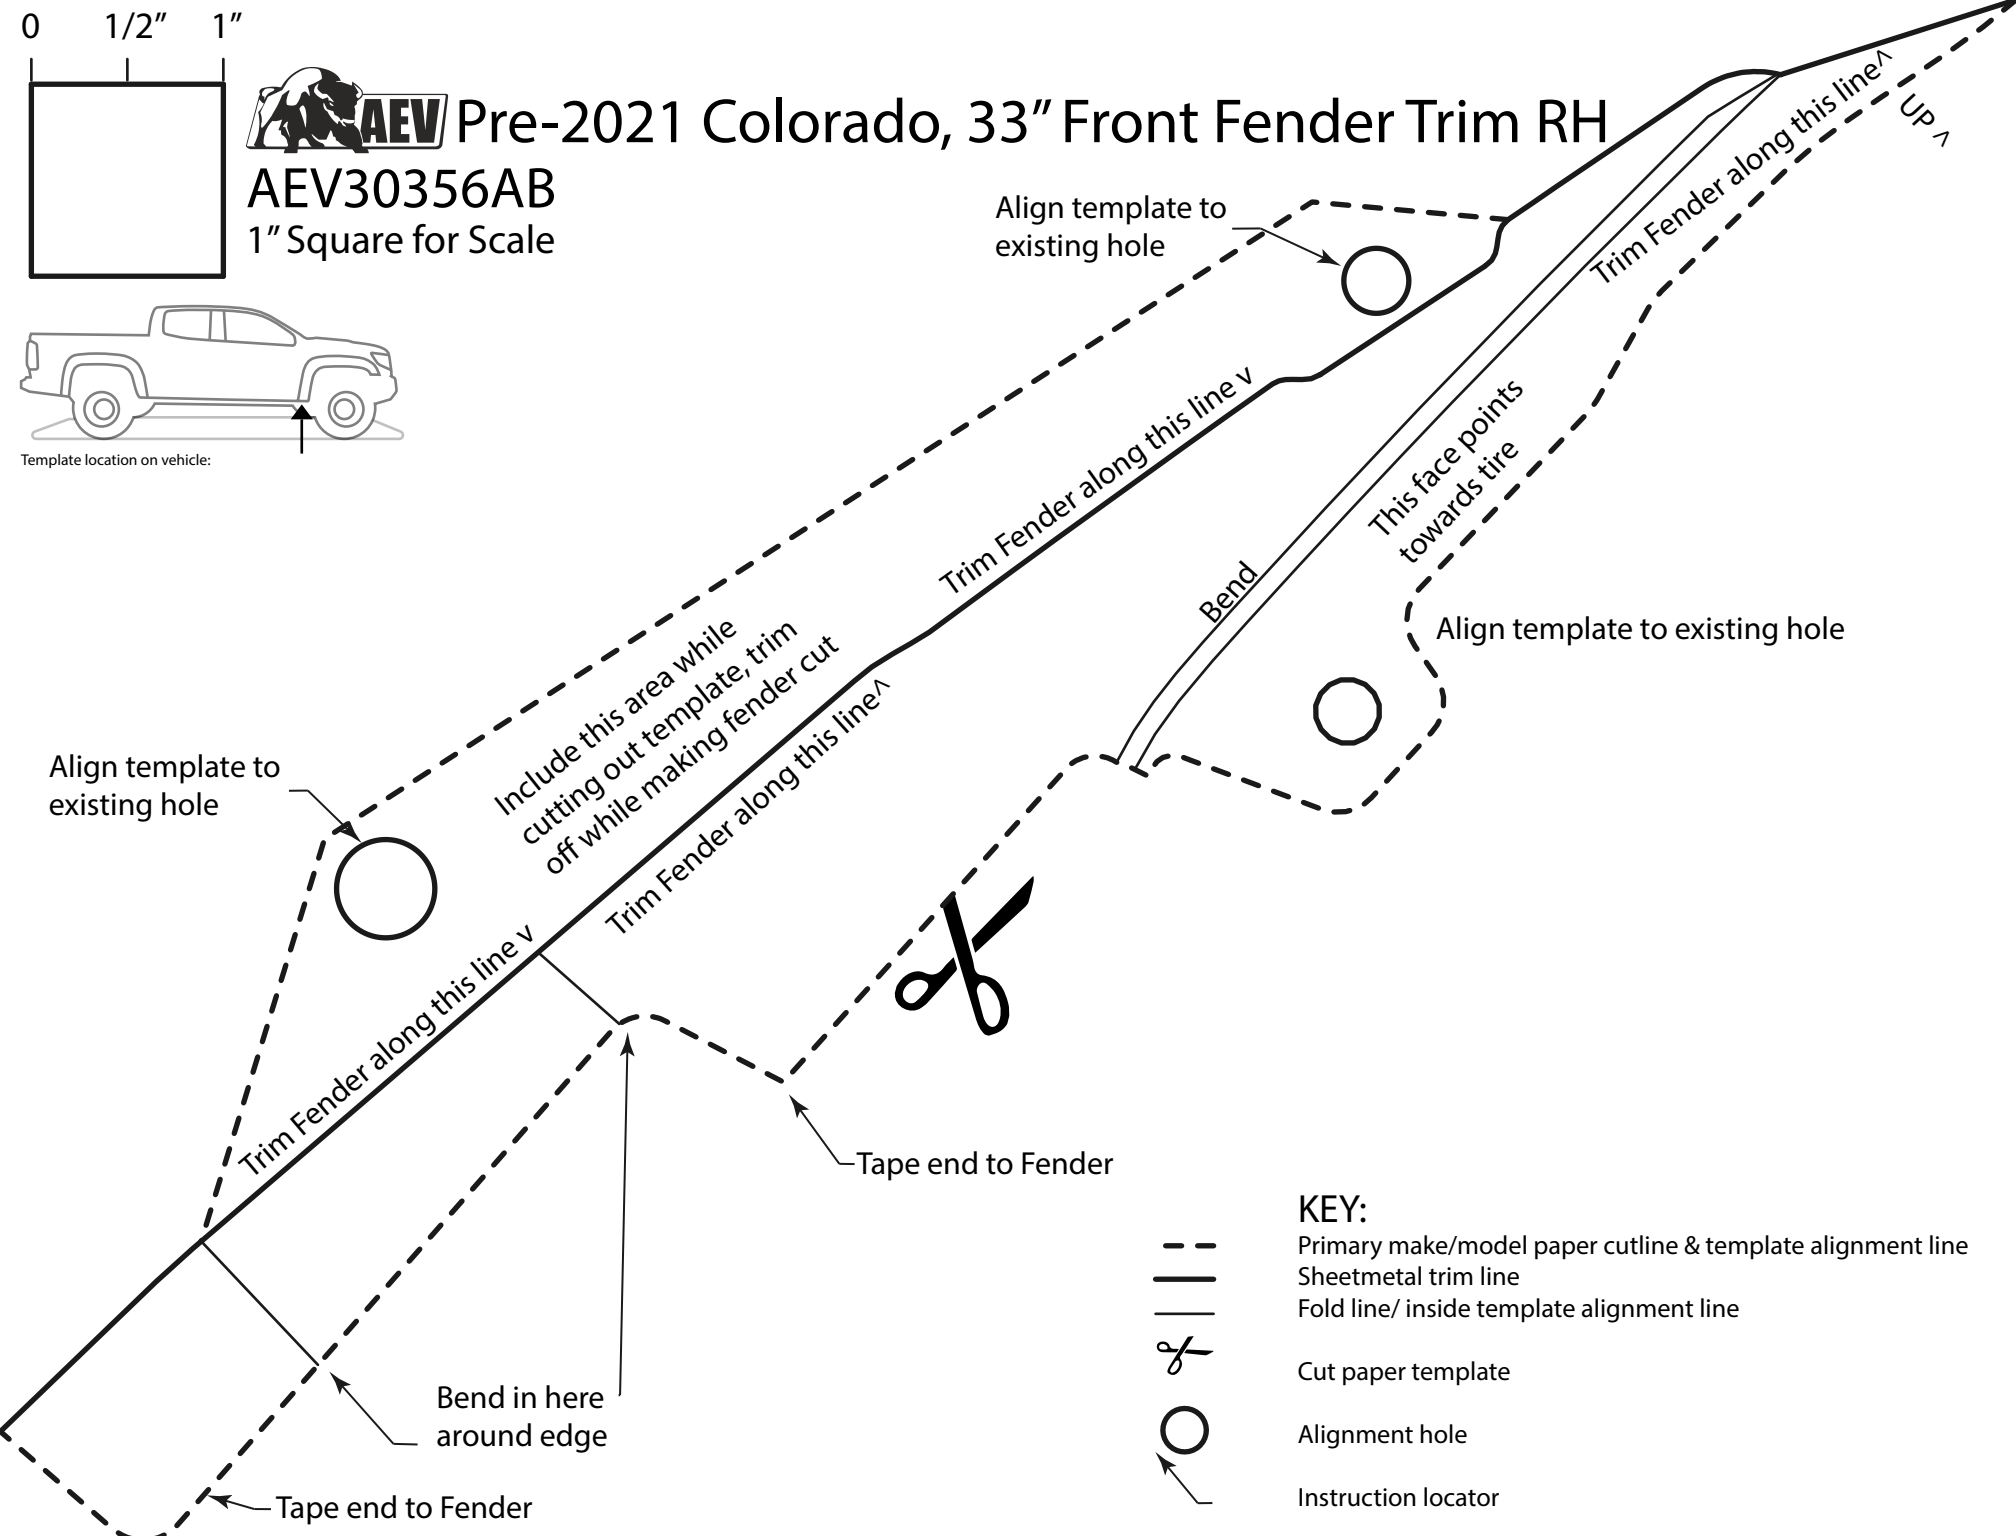

# Pre-2021 Colorado, 33" Front Fender Trim RH

**AEV30356AB**  
1" Square for Scale

Template location on vehicle:

**KEY:**

-  Primary make/model paper cutline & template alignment line
-  Sheetmetal trim line
-  Fold line/ inside template alignment line
-  Cut paper template
-  Alignment hole
-  Instruction locator