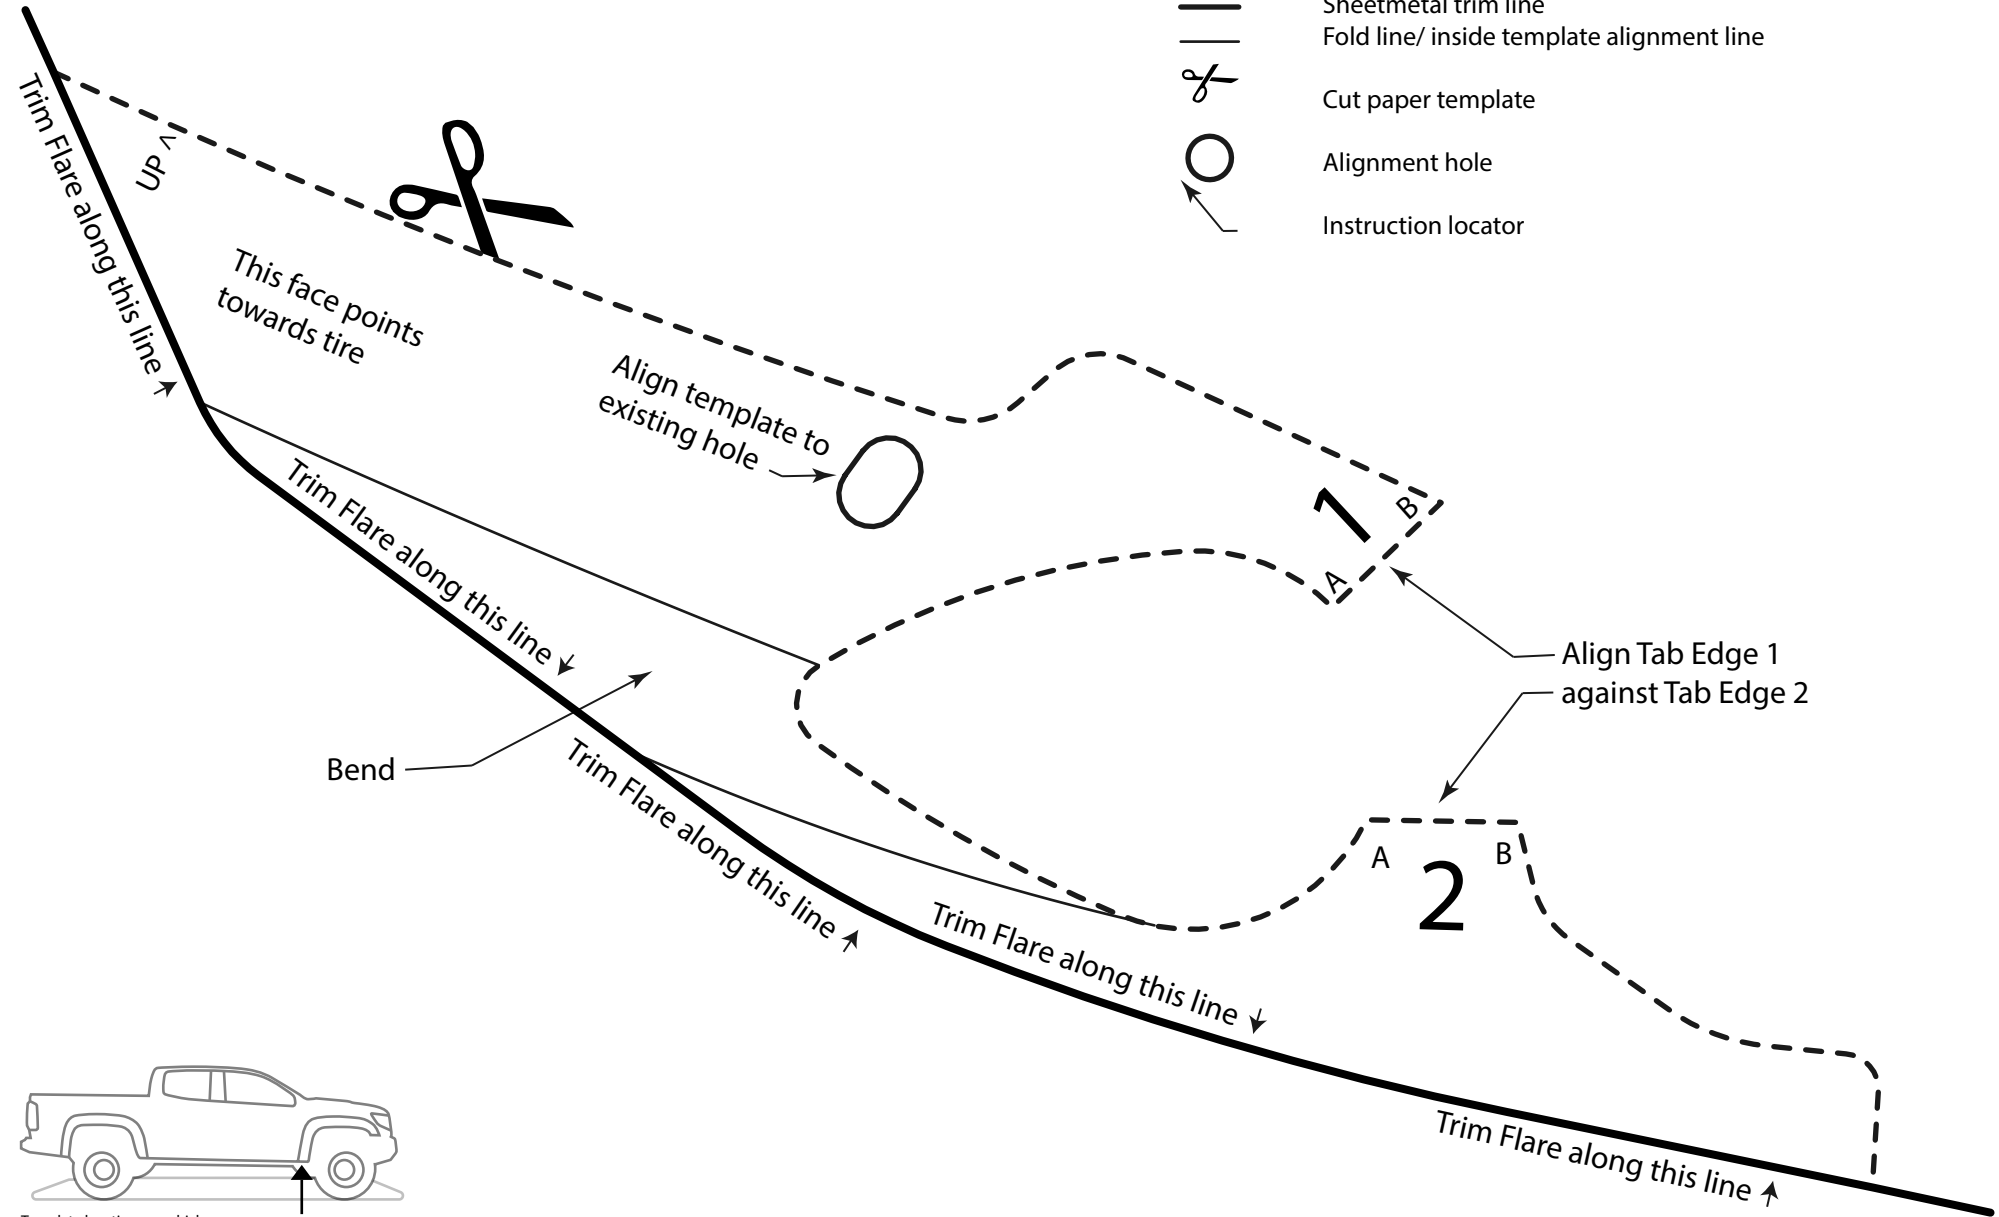

0 1/2" 1"

# Bison, 33" Front Flare Trim Template, RH

AEV30355AA

1" Square for Scale

### KEY:

-  Primary make/model paper cutline & template alignment line
-  Sheetmetal trim line
-  Fold line/ inside template alignment line
-  Cut paper template
-  Alignment hole
-  Instruction locator

Template location on vehicle: