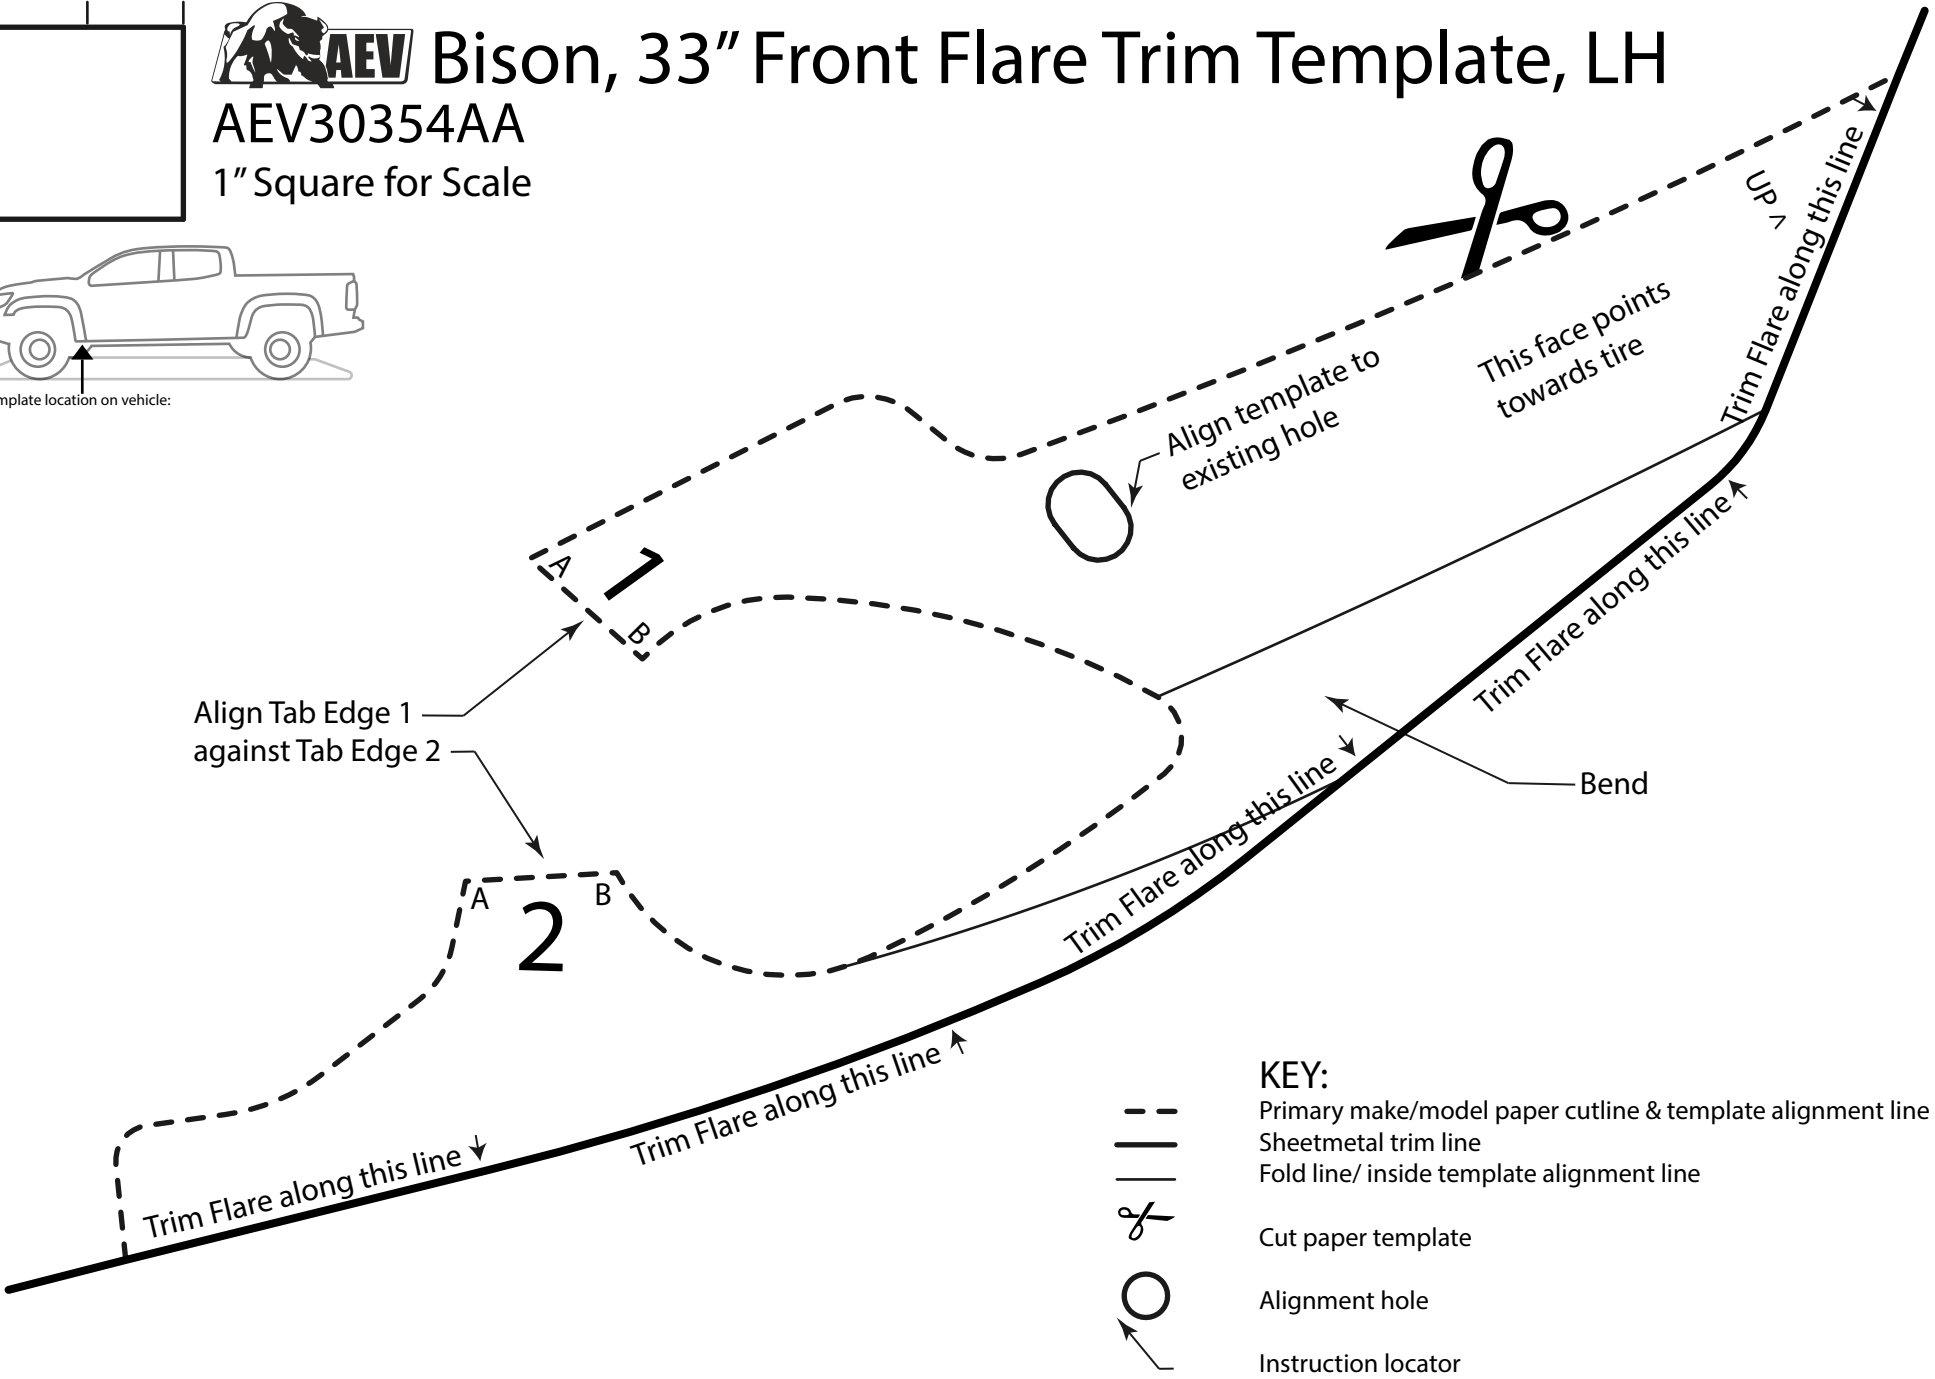

0 1/2" 1"

Bison, 33" Front Flare Trim Template, LH

AEV30354AA

1" Square for Scale

Template location on vehicle:

KEY:

-  Primary make/model paper cutline & template alignment line
-  Sheetmetal trim line
-  Fold line/ inside template alignment line
-  Cut paper template
-  Alignment hole
-  Instruction locator