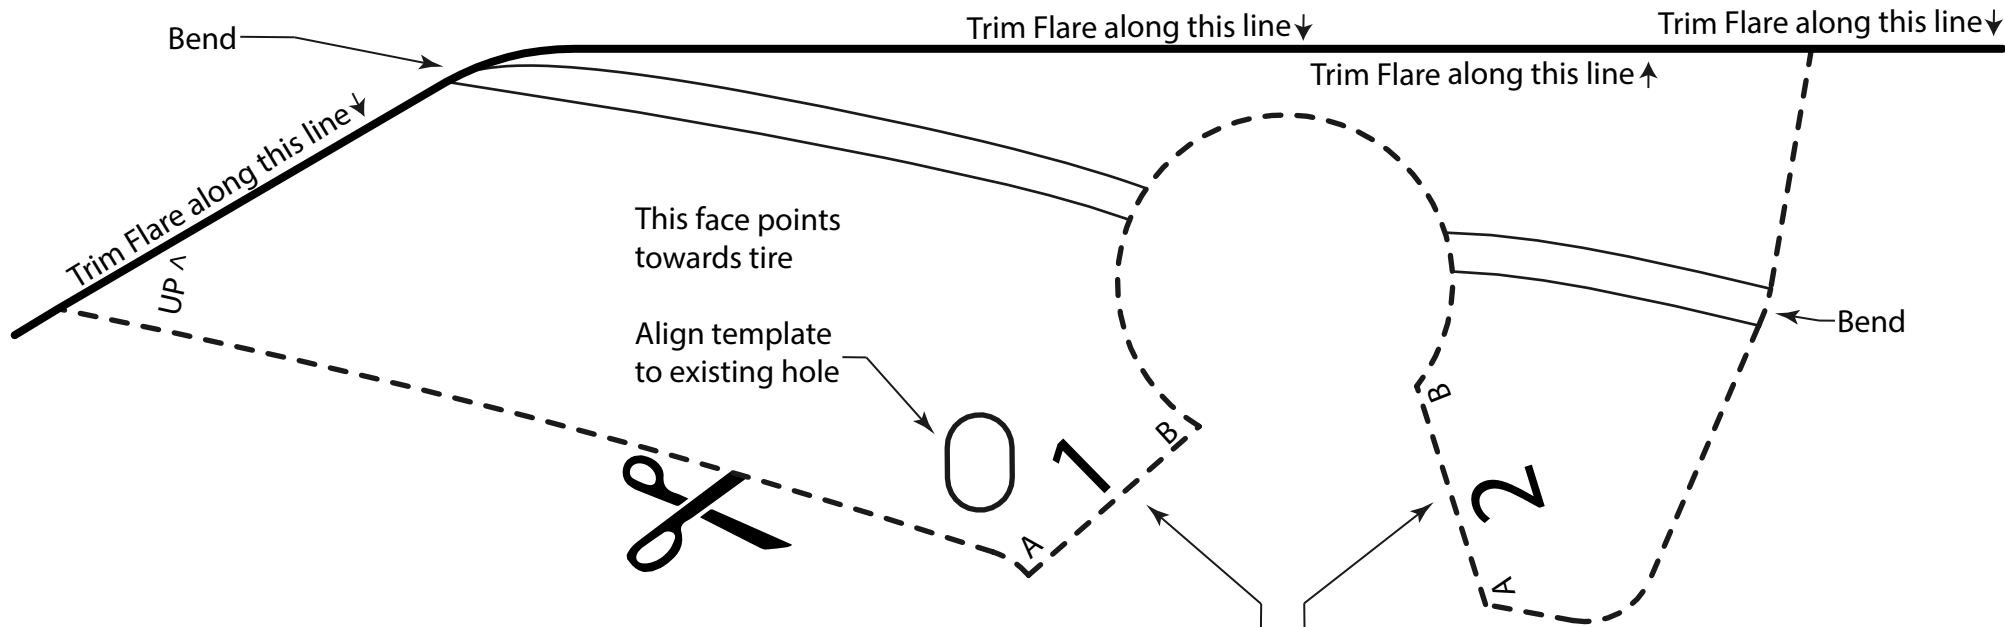

0 1/2" 1"

ZR2, 33" Front Flare Trim Template LH

AEV30353AB

1" Square for Scale

Template location on vehicle:

This face points towards tire

Align template to existing hole

Align Tab Edge 1 against Tab Edge 2

KEY:

-  Primary make/model paper cutline & template alignment line
-  Sheetmetal trim line
-  Fold line/ inside template alignment line

 Cut paper template

 Alignment hole

 Instruction locator

0 1/2" 1"

AEV

ZR2, 33" Front Flare Trim Template LH

AEV30353AB

1" Square for Scale