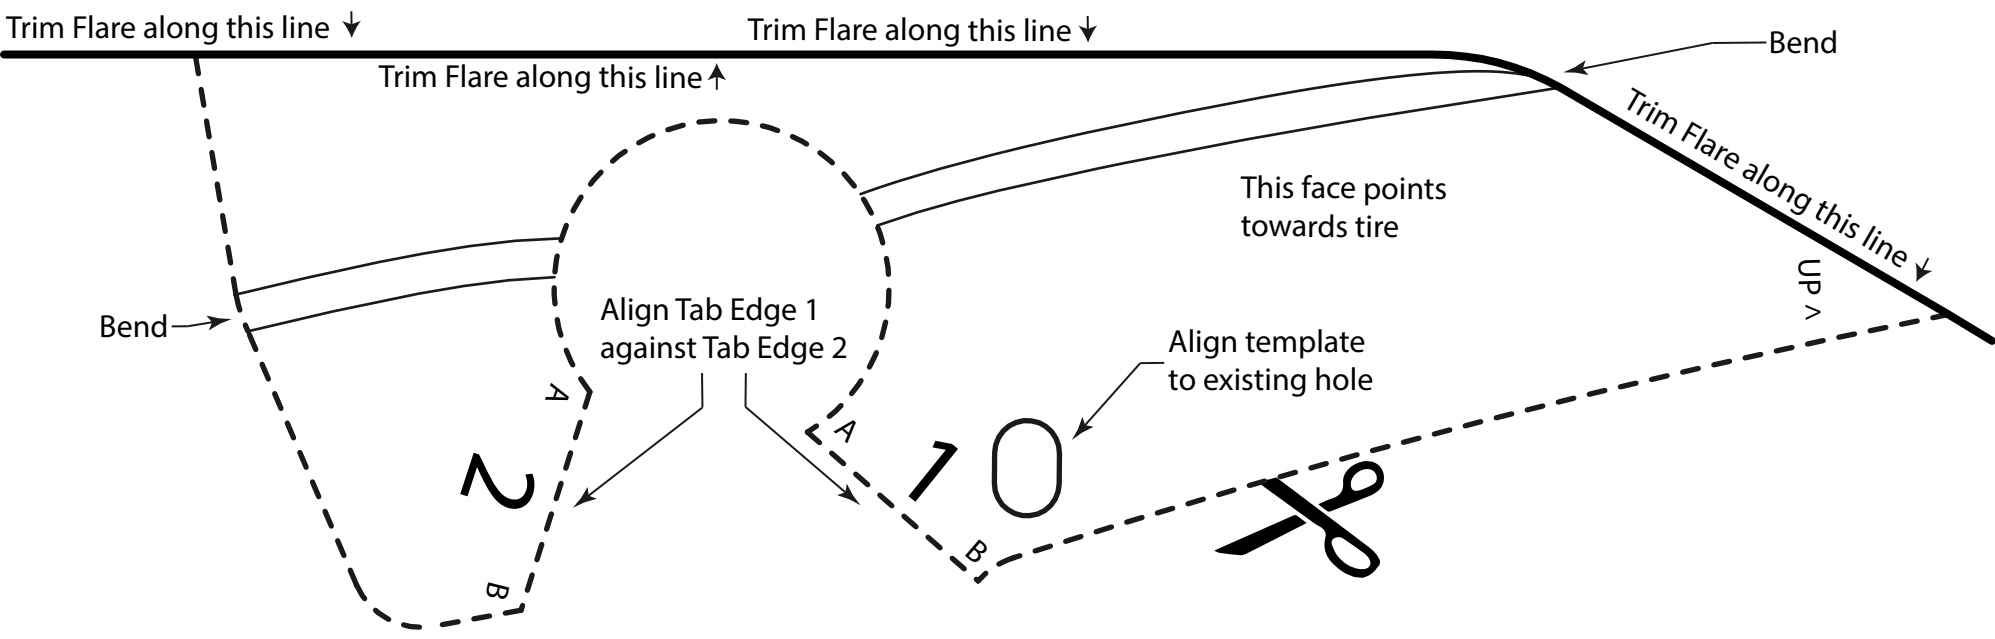

0 1/2" 1"

# ZR2, 33" Front Flare Trim Template RH

### 1" Square for Scale

Template location on vehicle:

#### KEY:

-  Primary make/model paper cutline & template alignment line
-  Sheetmetal trim line
-  Fold line/ inside template alignment line
-  Cut paper template
-  Alignment hole
-  Instruction locator