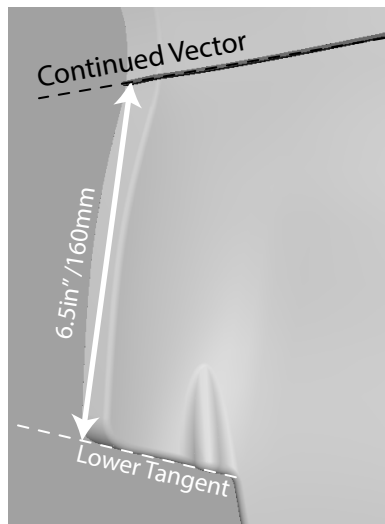

# ZR2 Wheel Liner Trim Template

AEV30326AA

End of trim distance from lower liner tangent is 6.3in/160mm