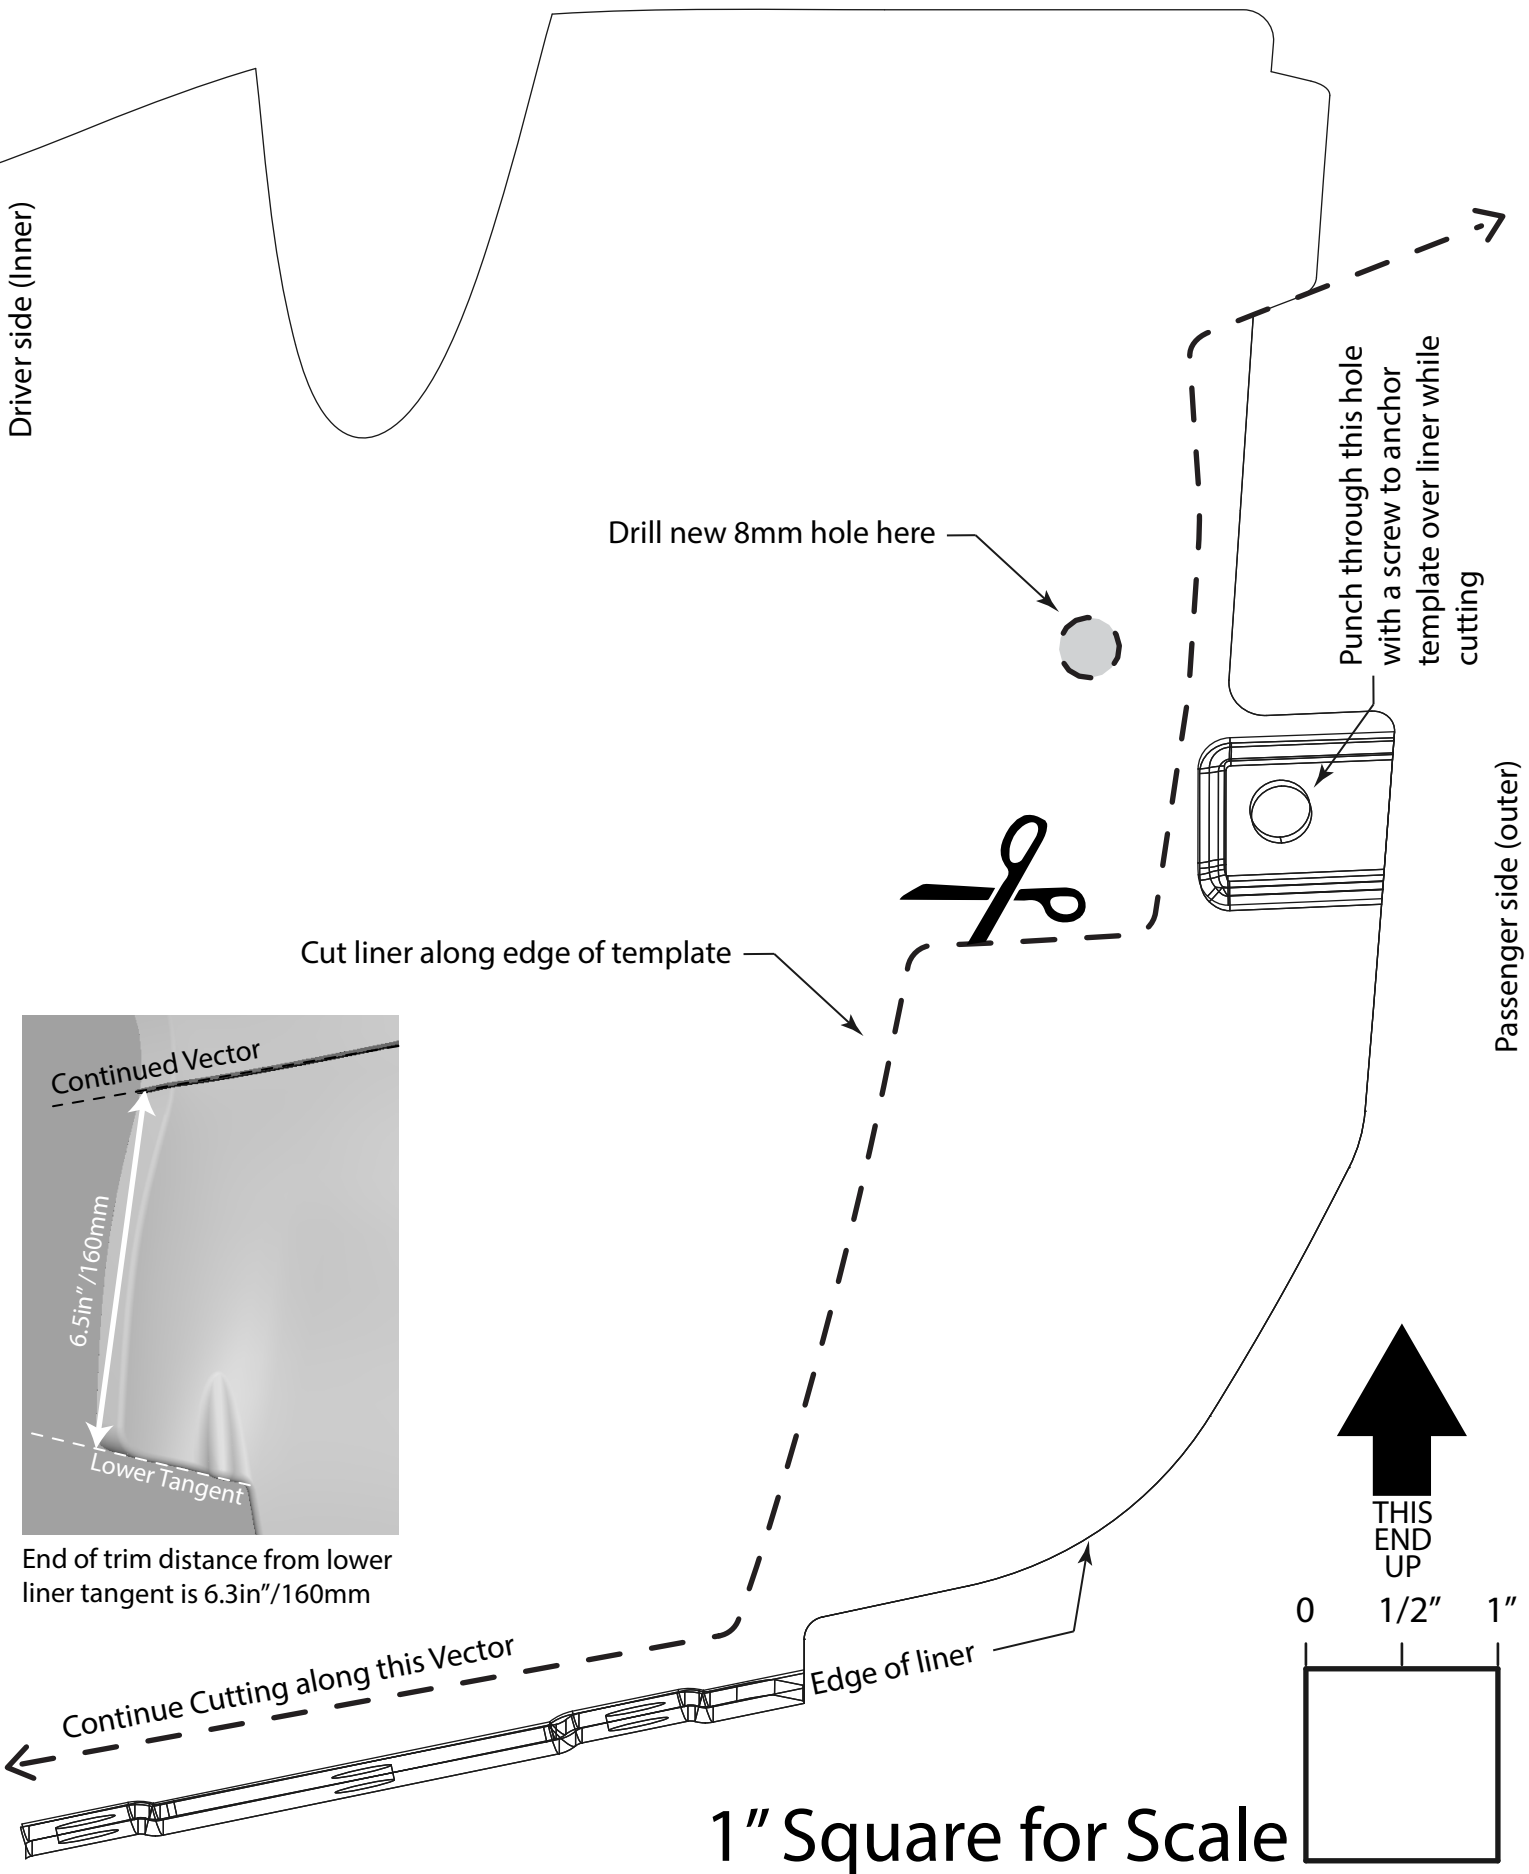

# ZR2 Wheel Liner Trim Template

AEV30326AA

End of trim distance from lower liner tangent is 6.3in/160mm