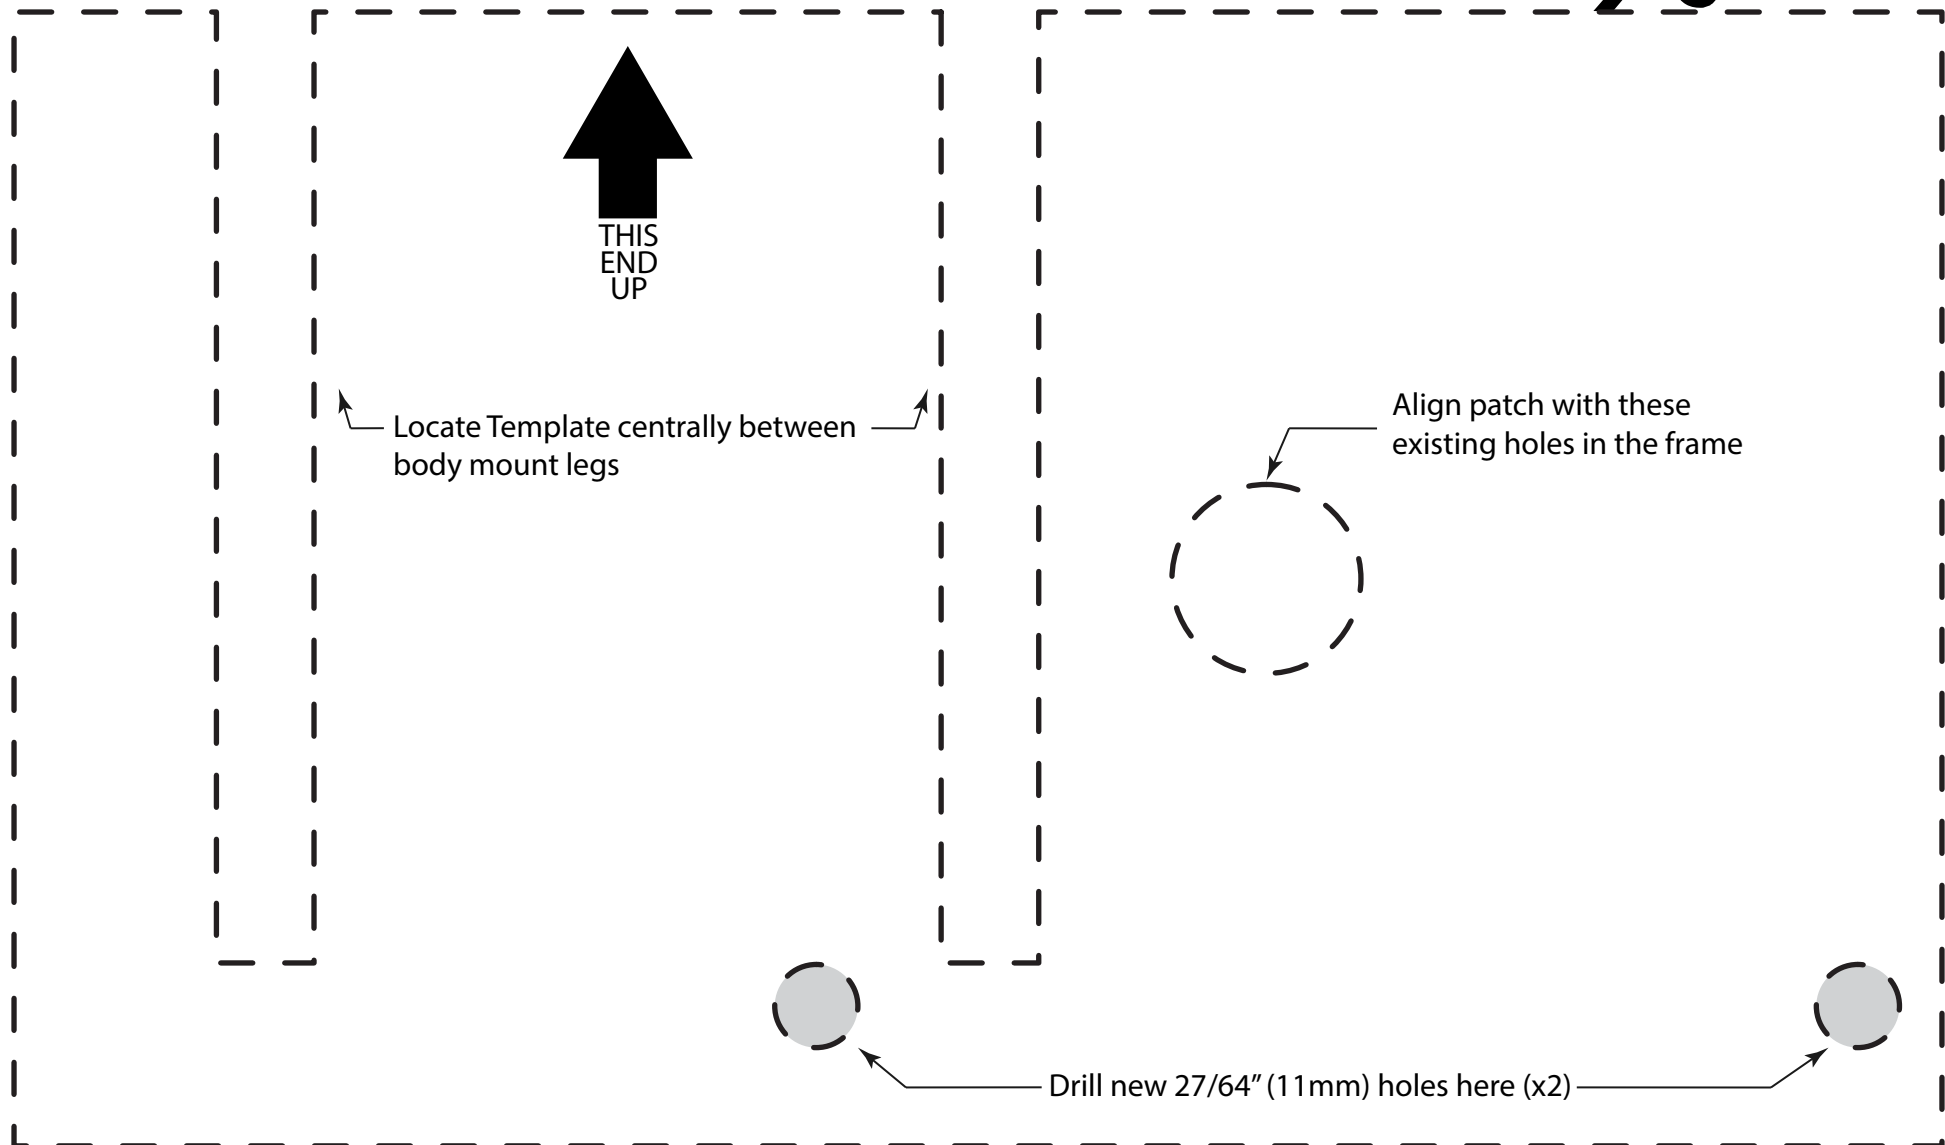

# Crew Cab Transfer Case Drill Template

1" Square for Scale

AEV30344AA