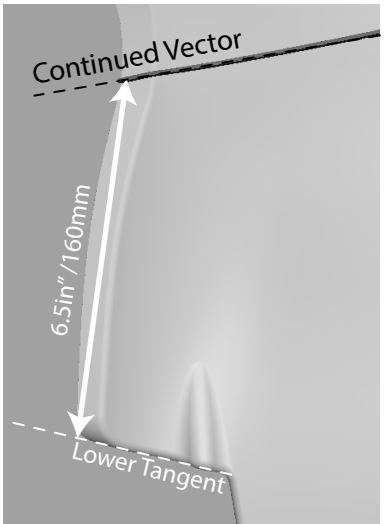

ZR2 Wheel Liner Trim Template

AEV30327AA

End of trim distance from lower liner tangent is 6.3in/160mm