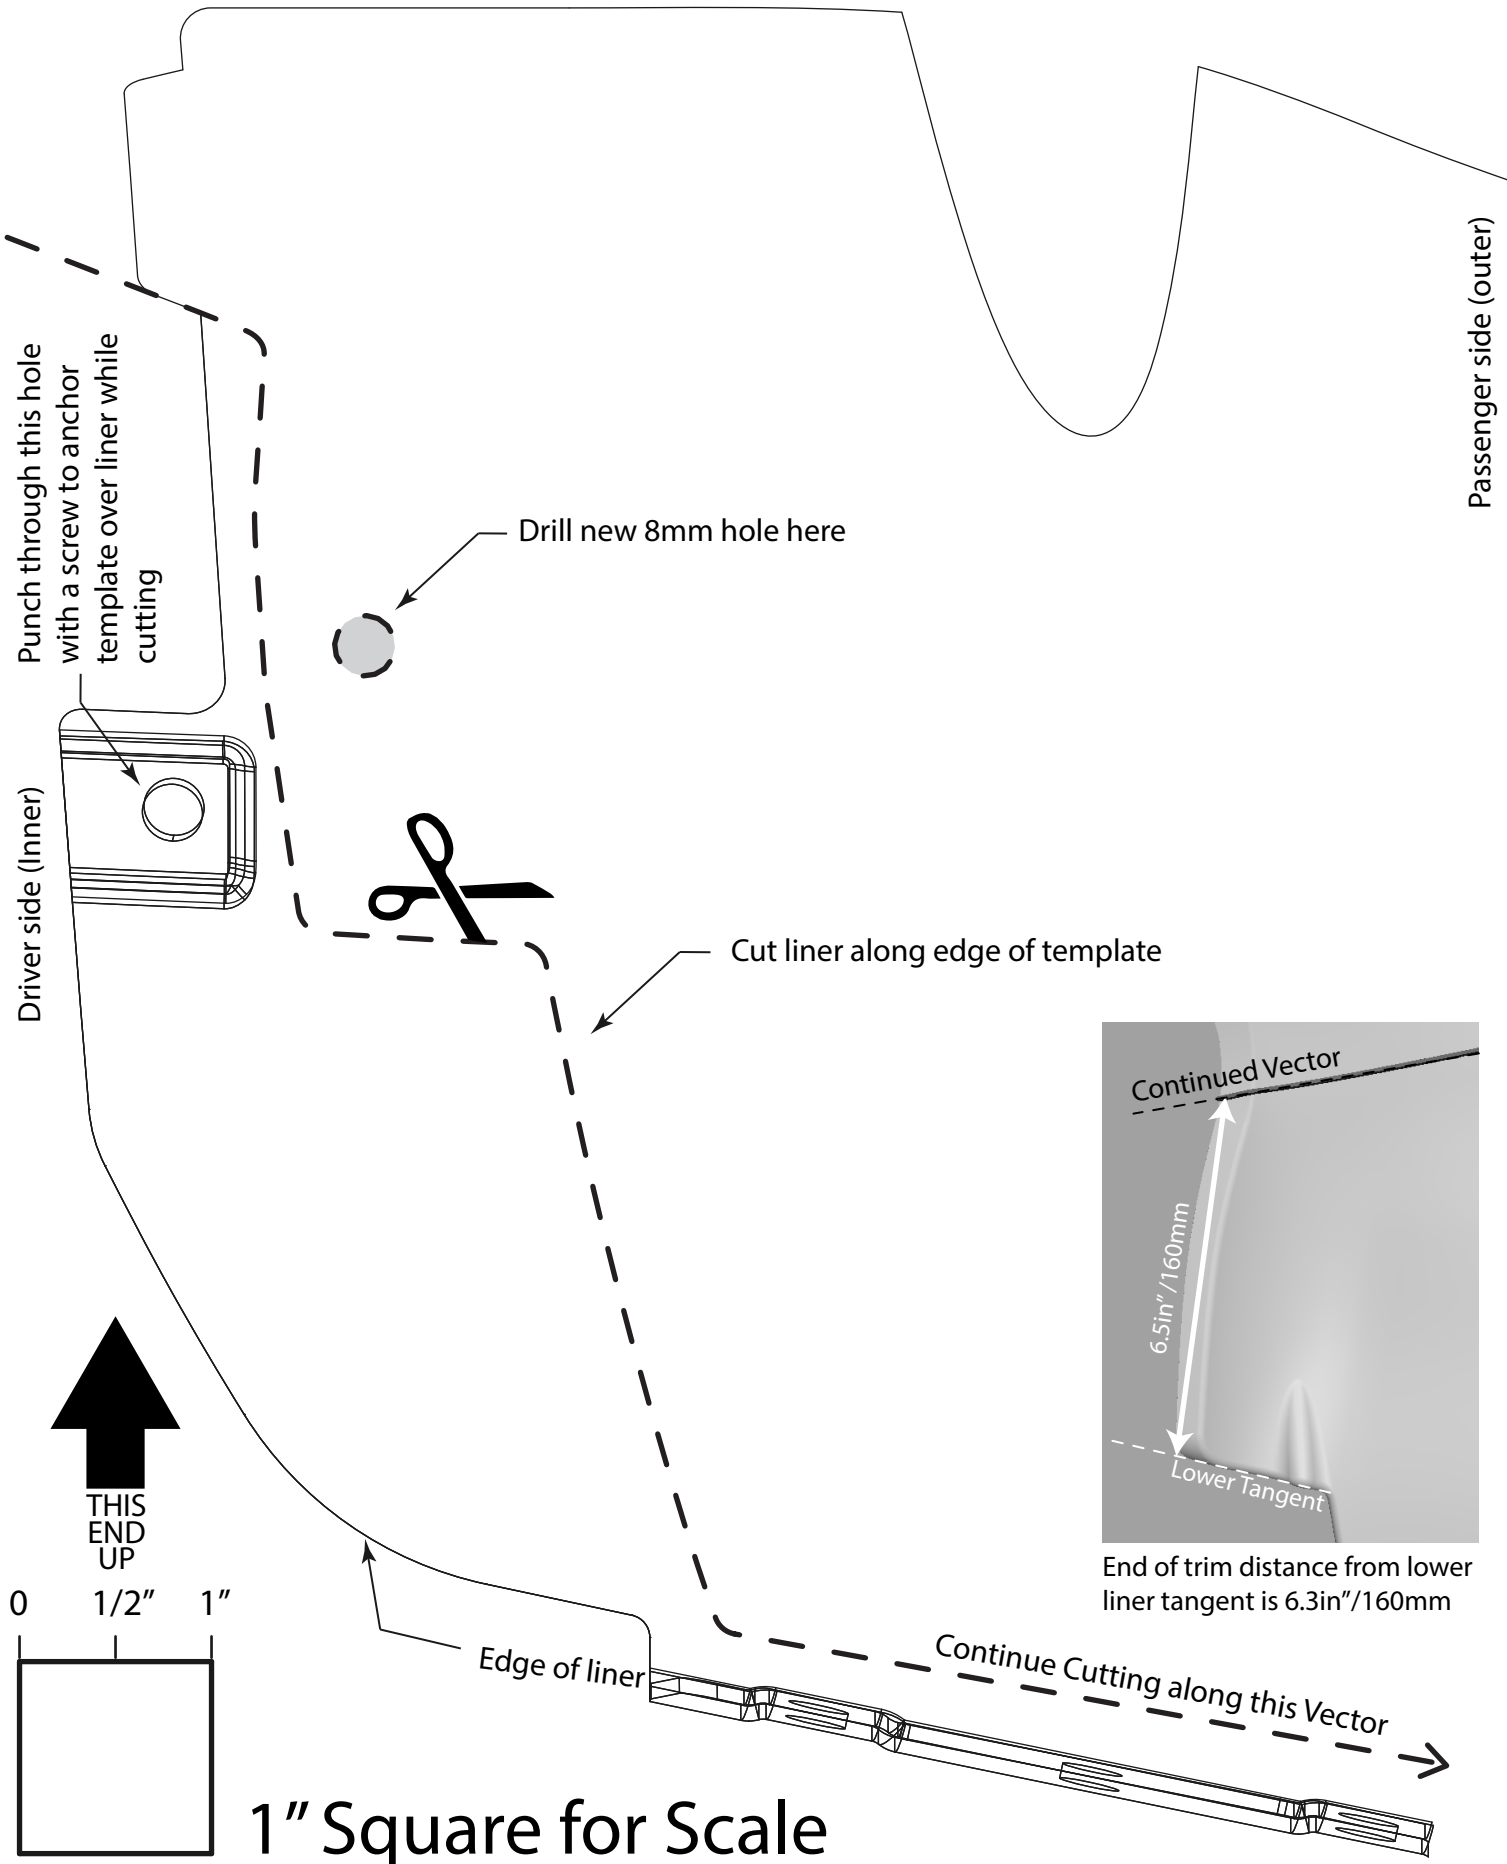

ZR2 Wheel Liner Trim Template

AEV30327AA

End of trim distance from lower liner tangent is 6.3in/160mm