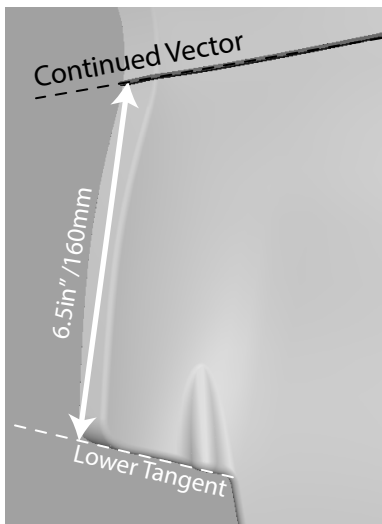

# ZR2 Wheel Liner Trim Template

AEV30311AA

End of trim distance from lower liner tangent is 6.3in"/160mm