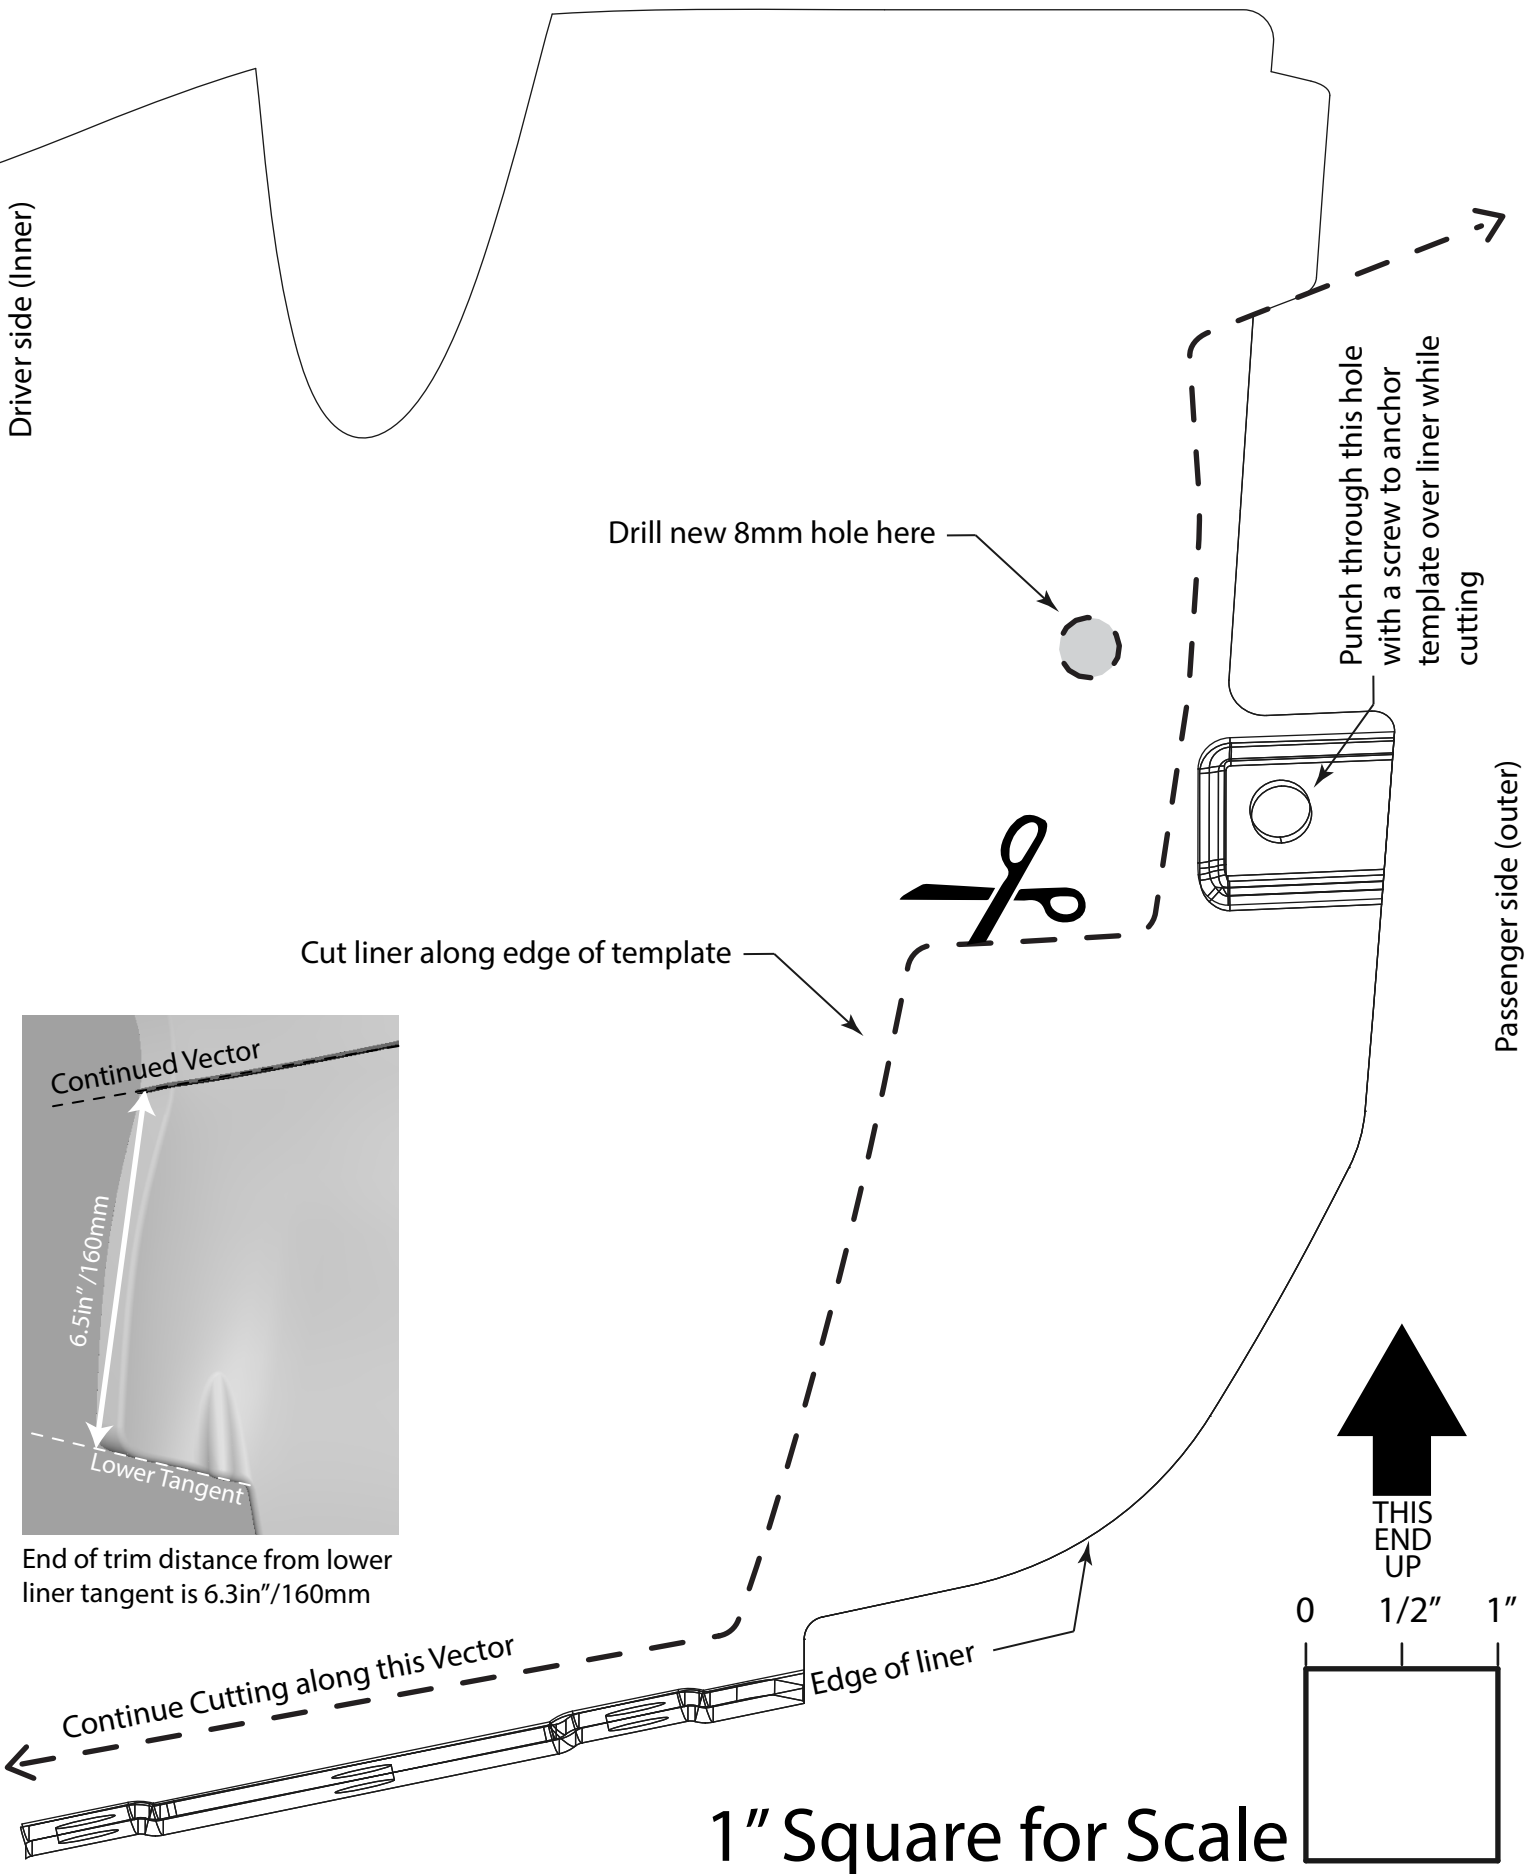

# ZR2 Wheel Liner Trim Template

AEV30311AA

End of trim distance from lower liner tangent is 6.3in"/160mm