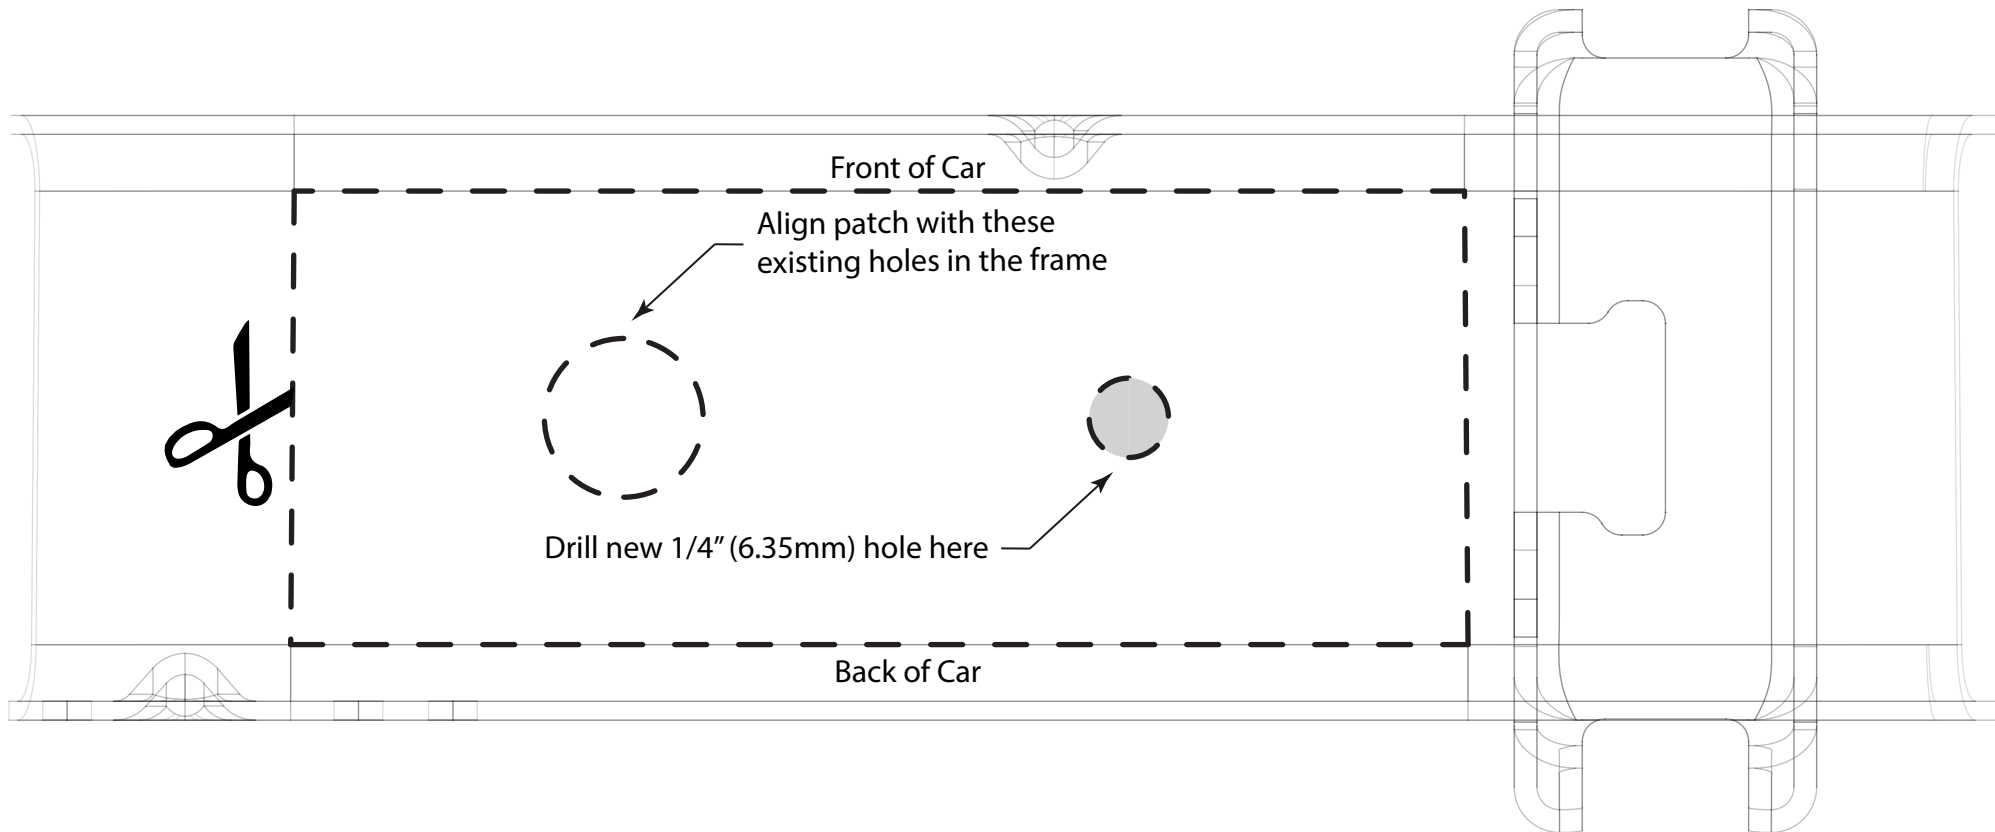

# Fuel Skid Crossmember Drilling Template

0 1/2" 1"

1" Square for Scale

AEV30324AA